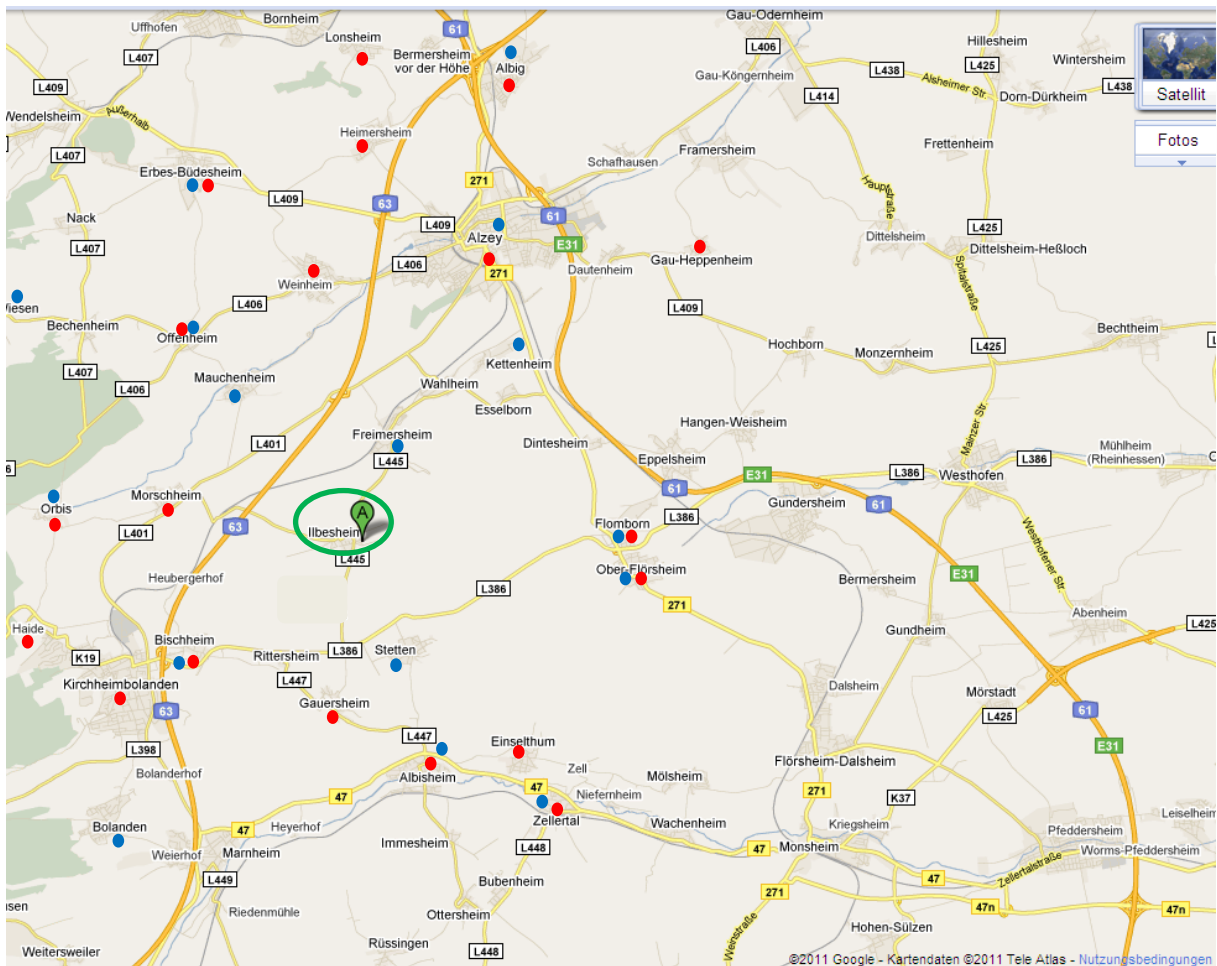

Unterkünfte - Accommodation - Hébergement

Im Umkreis von Ilbesheim gibt es ein großes Angebot an Unterkünften.

In the surrounding area of Ilbesheim are lots of different accommodations available.

Aux environs de Ilbesheim un grand choix d'hébergements.

- Hotel, Gasthöfe, Pensionen, Privatzimmer
  Hotels, Bed & Breakfast hotels, Guesthouses, Pension, Privat rooms
  Hôtels, Gîtes, Pensions, Chambres d'hôtes
- Ferienwohnung, Ferien auf Bauern-/ Winzerhöfen
  Holiday apartments, Holiday homes, Holiday on farm or vinyard
  Homes de vacances, Vacances à la ferme ou au vignoble

GPS Coordinates: 8° 04' 31" 49° 41' 27"

Info: in Google Search not confound with Ilbesheim near Landau in der Pfalz

Attention: Although you have the correct Ilbesheim between Kirchheimbolanden and Alzey there is written in Google by mistake „Ilbesheim bei Landau in der Pfalz“

A.Nüttgens 03/2011